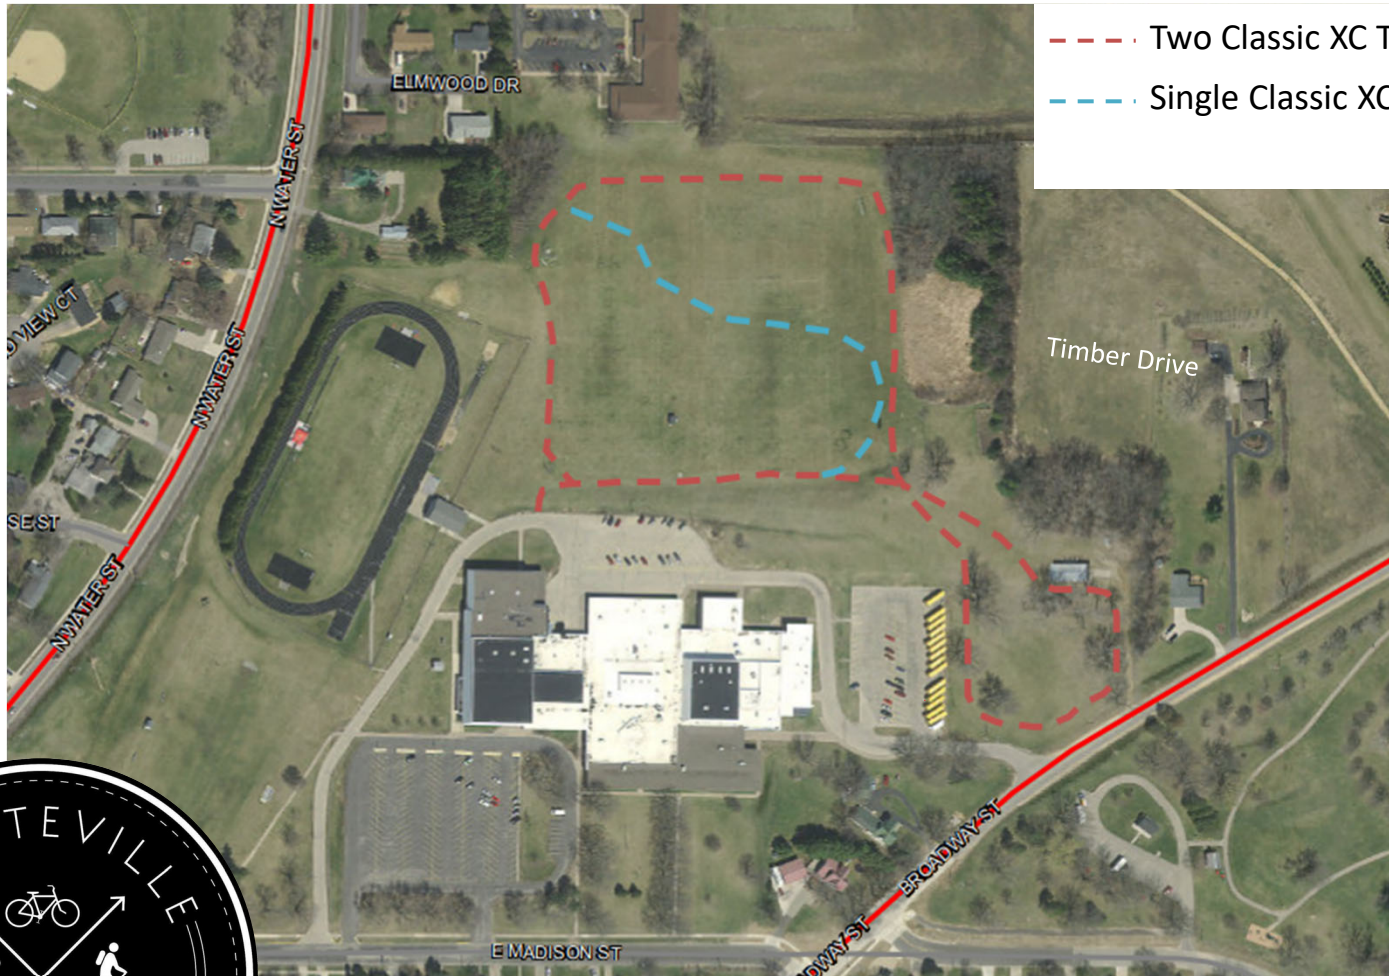

# Platteville High School – Winter XC Trail Map

- - - Two Classic XC Tracks
- - - Single Classic XC Track

- TRAILS WILL BE GROOMED AS SNOW CONDITIONS PERMIT
- PLEASE DO NOT WALK ON TRAILS
- TRAILS CLOSED WHEN TEMP ABOVE 32°, WET, OR SNOW IS SOFT/CAUSING DAMAGE
- TRAILS GROOMED FOR TRADITIONAL CROSS COUNTRY SKIING